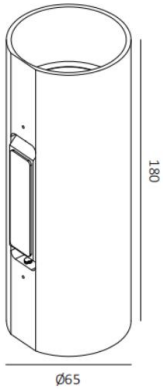

WL3346

5W DC24V Waterproof Single Head Led Down Light

Description

Down light
IP65
No Screw Design
DC24V

Finish

Black/White/Anodizing Color

Material

Aluminium

Photometric 3000K Ra.90

The photograph may not match the reference exactly. Please read the product description to identify the finish.

WL3347

2*4W DC24V Waterproof Double Head Led Up and Down Light

Description

Up&Down light
IP65
No Screw Design
DC24V

Finish

Black/White/Anodizing Color

Material

Aluminium

TECHNICAL CHARACTERISTICS

Light source

Light source:Luminus COB
Output (W): 2*4W DC24V
Total power consumption (W):2*4W
Color temperature: 2700K/3000/4000K
RI: 90
Photobiological risk: RG1
Real Lumen: 168lm
Qty Leds: 1
Lm/Real W: 37lm
Life Time: 50.000h L90B10
MacAdam steps: 3
UGR: 19