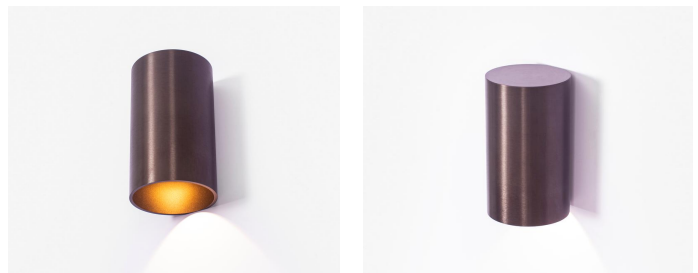

WL3346

5W DC24V Waterproof Single Head Led Down Light

Description

Down light
IP65
No Screw Design
DC24V

Finish

Black/White/Anodizing Color

Material

Aluminium

GEAR

This product is supplied without gear

Luminaire

Downlight suitable for outdoor area
crossing: No
Warranty: 5 Years

LIGHT DISTRIBUTION for 3000K

h(m)	E(lx)	Ø(m)
1	150.7	Ø0.13
2	37.68	Ø0.25
3	16.75	Ø0.37
4	9.42	Ø0.50
5	6.03	Ø0.63

Photometric 3000K Ra.90

The photograph may not match the reference exactly. Please read the product description to identify the finish.

WL3347

2*4W DC24V Waterproof Double Head Led Up and Down Light

Description

Up&Down light
IP65
No Screw Design
DC24V

Finish

Black/White/Anodizing Color

Material

Aluminium

TECHNICAL CHARACTERISTICS

Light source

Light source:Luminus COB
Output (W): 2*4W DC24V
Total power consumption (W):2*4W
Color temperature: 2700K/3000/4000K
RI: 90
Photobiological risk: RG1
Real Lumen: 168lm
Qty Leds: 1
Lm/Real W: 37lm
Life Time: 50.000h L90B10
MacAdam steps: 3
UGR: 19