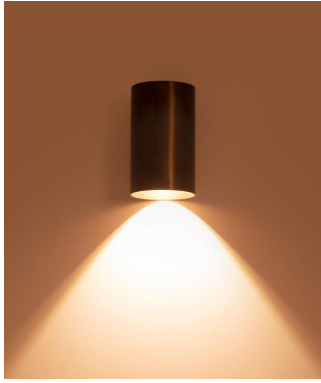

WL3346

5W DC24V Waterproof Single Head Led Down Light

Description

Down light
IP65
No Screw Design
DC24V

Finish

Black/White/Anodizing Color

Material

Aluminium

GEAR

This product is supplied without gear

Luminaire

Downlight suitable for outdoor area
crossing: No
Warranty: 5 Years

LIGHT DISTRIBUTION for 3000K

h(m)	E(lx)	Ø(m)
1	150.7	Ø0.13
2	37.68	Ø0.25
3	16.75	Ø0.37
4	9.42	Ø0.50
5	6.03	Ø0.63

Photometric 3000K Ra.90

The photograph may not match the reference exactly. Please read the product description to identify the finish.

WL3347

2*4W DC24V Waterproof Double Head Led Up and Down Light

Description

Up&Down light
IP65
No Screw Design
DC24V

Finish

Black/White/Anodizing Color

Material

Aluminium

TECHNICAL CHARACTERISTICS

Light source

Light source:Luminus COB
Output (W): 2*4W DC24V
Total power consumption (W):2*4W
Color temperature: 2700K/3000/4000K
RI: 90
Photobiological risk: RG1
Real Lumen: 168lm
Qty Leds: 1
Lm/Real W: 37lm
Life Time: 50.000h L90B10
MacAdam steps: 3
UGR: 19