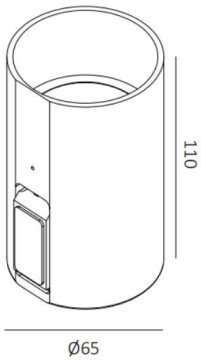

WL3346

5W DC24V Waterproof Single Head Led Down Light

Description

Down light
IP65
No Screw Design
DC24V

Finish

Black/White/Anodizing Color

Material

Aluminium

TECHNICAL CHARACTERISTICS

Light source

Light source:Luminus COB
Output (W): 5W DC24V
Total power consumption (W):5W
Color temperature: 2700K/3000/4000K
RI: 90
Photobiological risk: RG1
Real Lumen: 168lm
Qty Leds: 1
Lm/Real W: 37lm
Life Time: 50.000h L90B10
MacAdam steps: 3
UGR: 19

Photometric 3000K Ra.90

The photograph may not match the reference exactly. Please read the product description to identify the finish.

WL3347

2*4W DC24V Waterproof Double Head Led Up and Down Light

Description

Up&Down light
IP65
No Screw Design
DC24V

Finish

Black/White/Anodizing Color

Material

Aluminium

TECHNICAL CHARACTERISTICS

Light source

Light source:Luminus COB
Output (W): 2*4W DC24V
Total power consumption (W):2*4W
Color temperature: 2700K/3000/4000K
RI: 90
Photobiological risk: RG1
Real Lumen: 168lm
Qty Leds: 1
Lm/Real W: 37lm
Life Time: 50.000h L90B10
MacAdam steps: 3
UGR: 19