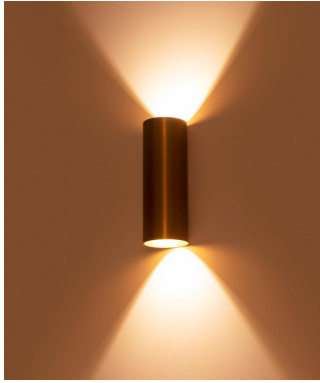

WL3346

5W DC24V Waterproof Single Head Led Down Light

Description

Down light
IP65
No Screw Design
DC24V

Finish

Black/White/Anodizing Color

Material

Aluminium

GEAR

This product is supplied without gear

Luminaire

Downlight suitable for outdoor area
crossing: No
Warranty: 5 Years

LIGHT DISTRIBUTION for 3000K

h(m)	E(lx)	Ø(m)
1	150.7	Ø0.13
2	37.68	Ø0.25
3	16.75	Ø0.37
4	9.42	Ø0.50
5	6.03	Ø0.63

Photometric 3000K Ra.90

The photograph may not match the reference exactly. Please read the product description to identify the finish.

WL3347

2*4W DC24V Waterproof Double Head Led Up and Down Light

Description

Up&Down light
IP65
No Screw Design
DC24V

Finish

Black/White/Anodizing Color

Material

Aluminium

TECHNICAL CHARACTERISTICS

Light source

Light source:Luminus COB
Output (W): 2*4W DC24V
Total power consumption (W):2*4W
Color temperature: 2700K/3000/4000K
RI: 90
Photobiological risk: RG1
Real Lumen: 168lm
Qty Leds: 1
Lm/Real W: 37lm
Life Time: 50.000h L90B10
MacAdam steps: 3
UGR: 19