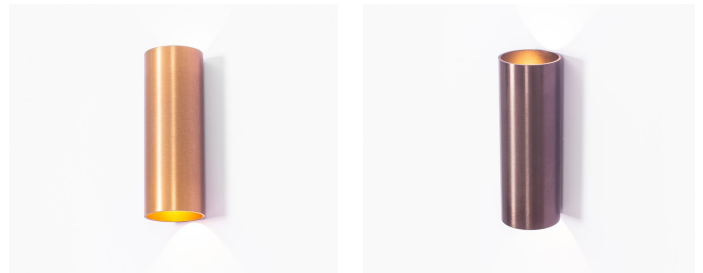

The photograph may not match the reference exactly. Please read the product description to identify the finish.